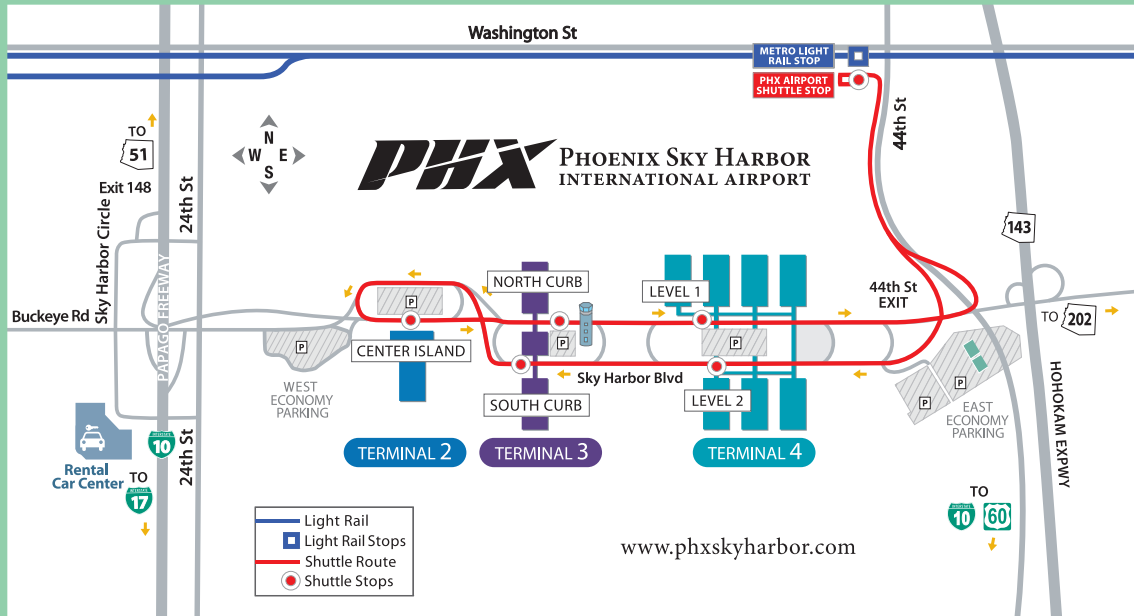

Take METRO light rail to and from Phoenix Sky Harbor International Airport

Connect with the **PHX** Airport Shuttle

Enjoy free shuttle service between METRO light rail and all three terminals.

- Continuous service between the 44th Street and Washington METRO light rail stop and all airport terminals
- Shuttles operate the same hours as light rail
- Designed with extra space for luggage
- Shuttles stop at each terminal approximately every ten minutes